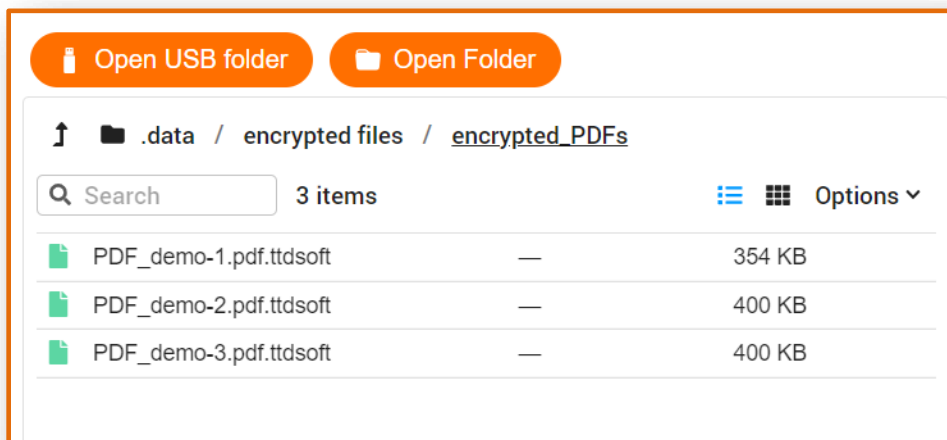

Video_demo-1.mp4.ttdsoft

Video_demo-2.mp4.ttdsoft

Video_demo-3.mp4.ttdsoft

In folder “encrypted_PDFs” there are three encrypted PDF files, check all these files.

Note - Due Anti Screen capture / Anti Screen shot , feature in encrypted PDF
We have taken these snap shot by external device.
These may have **low picture quality**.