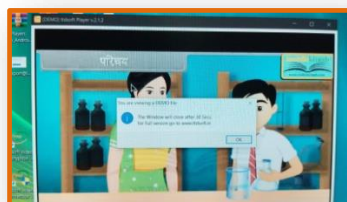

Video_demo-2.mp4.ttdsoft