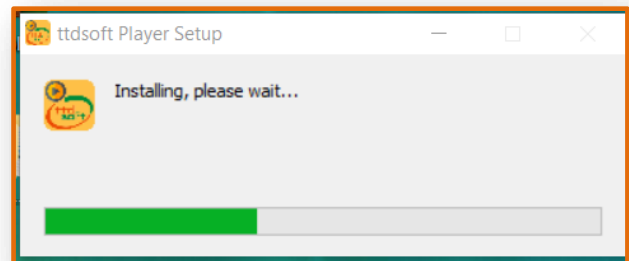

ttdsoft – WA Premium and WAM Pro

Step 8 - Check USB Drive playing in Windows PC

8-1. Put your encrypted USB Drive in Windows PC or Laptop
Open USB Drive - Install Windows-player

8-2. After installation windows player, icon “ttdsoft player” will appear on desktop of PC;
Click on this icon - this screen will appear, click on “Open USB folder”.

8-3. Your folder called “encrypted files” will appear, under this choose your encrypted files videos and audio file and enjoy playing. Like this, check your all files.

Here – there are three encrypted folder for video, Audio and PDF files In folder “encrypted files”.