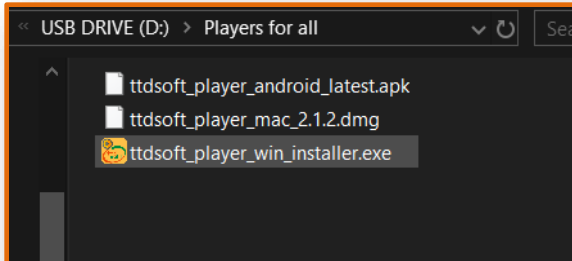

ttdsoft – WA Premium and WAM Pro

Step 8 - Check USB Drive playing in Windows PC

8-1. Put your encrypted USB Drive in Windows PC or Laptop
Open USB Drive - Install Windows-player

8-2. After installation windows player, icon “ttdsoft player” will appear on desktop of PC;
Click on this icon - this screen will appear, click on “Open USB folder”.

8-3. Your folder called “encrypted files” will appear, under this choose your encrypted files videos and audio file and enjoy playing. Like this, check your all files.

Here – there are three encrypted folder for video, Audio and PDF files In folder “encrypted files”.