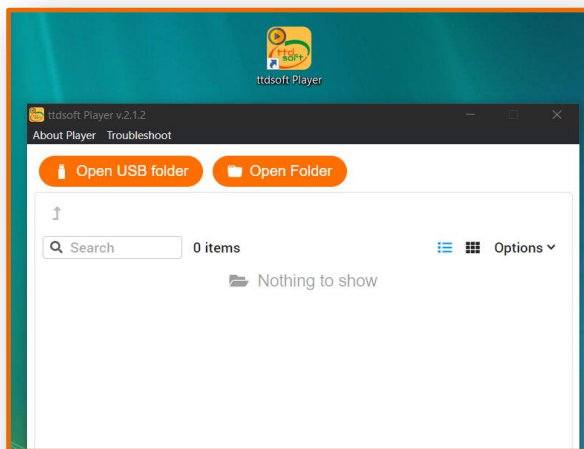

ttdsoft – WA Premium and WAM Pro

Step 8 - Check USB Drive playing in Windows PC

8-1. Put your encrypted USB Drive in Windows PC or Laptop
Open USB Drive - Install Windows-player

8-2. After installation windows player, icon “ttdsoft player” will appear on desktop of PC;
Click on this icon - this screen will appear, click on “Open USB folder”.

8-3. Your folder called “encrypted files” will appear, under this choose your encrypted files videos and audio file and enjoy playing. Like this, check your all files.

Here – there are three encrypted folder for video, Audio and PDF files In folder “encrypted files”.