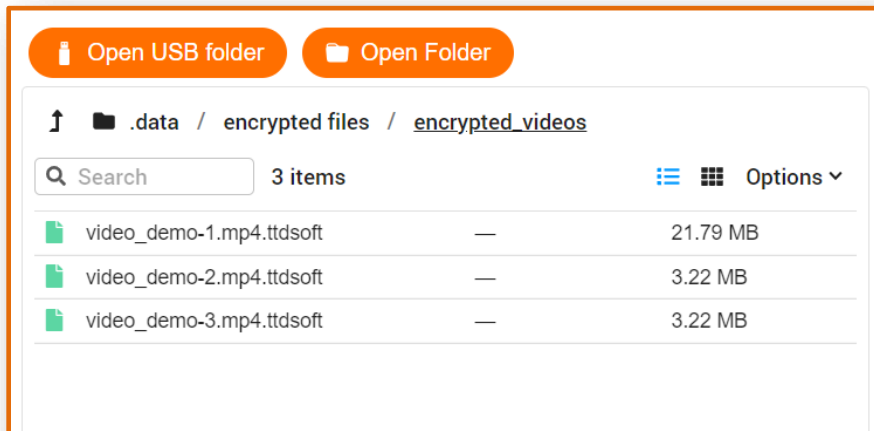

In folder “encrypted_videos” there are three encrypted Video files, check all these files.

Note - Due Anti Screen capture / Anti Screen shot , feature in encrypted video
We have taken these snap shot by external device.
These may have **low picture quality**.