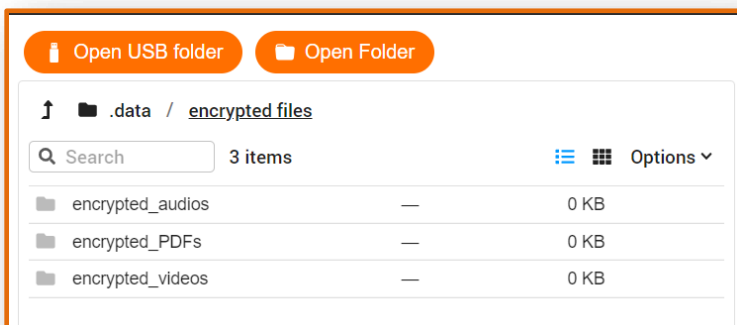

ttdsoft – WA Premium and WAM Pro

Step 8 - Check USB Drive playing in Windows PC

8-1. Put your encrypted USB Drive in Windows PC or Laptop
Open USB Drive - Install Windows-player

8-2. After installation windows player, icon “ttdsoft player” will appear on desktop of PC;
Click on this icon - this screen will appear, click on “Open USB folder”.

8-3. Your folder called “encrypted files” will appear, under this choose your encrypted files videos and audio file and enjoy playing. Like this, check your all files.

Here – there are three encrypted folder for video, Audio and PDF files In folder “encrypted files”.